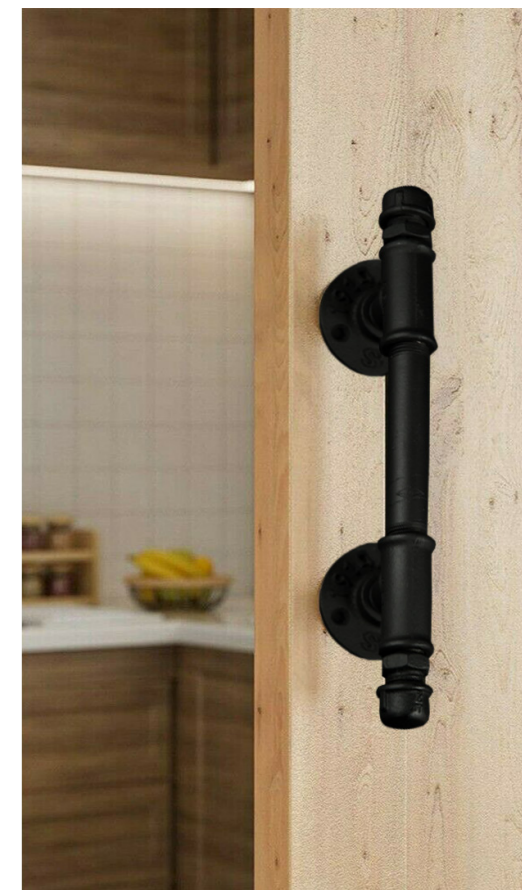

Towel Holders

Bergamo

Material:

Galvanized Steel Pipes

Dimensions (L x W x H):

26.5 x 7.5 x 24 cm

Color: *Matte Black*

Indoor use only

Pontida

Material:

Galvanized Steel Pipes

Dimensions (L x W x H):

28 x 8 x 6.5 cm

Color: *Matte Black*

Indoor use only

Candle Holders

Lecco

Material:

Galvanized Steel Pipes

Dimensions (L x W x H):

27 x 10 x 8 cm

Color: Matte Black

Candles: 3 Candles

Indoor use only